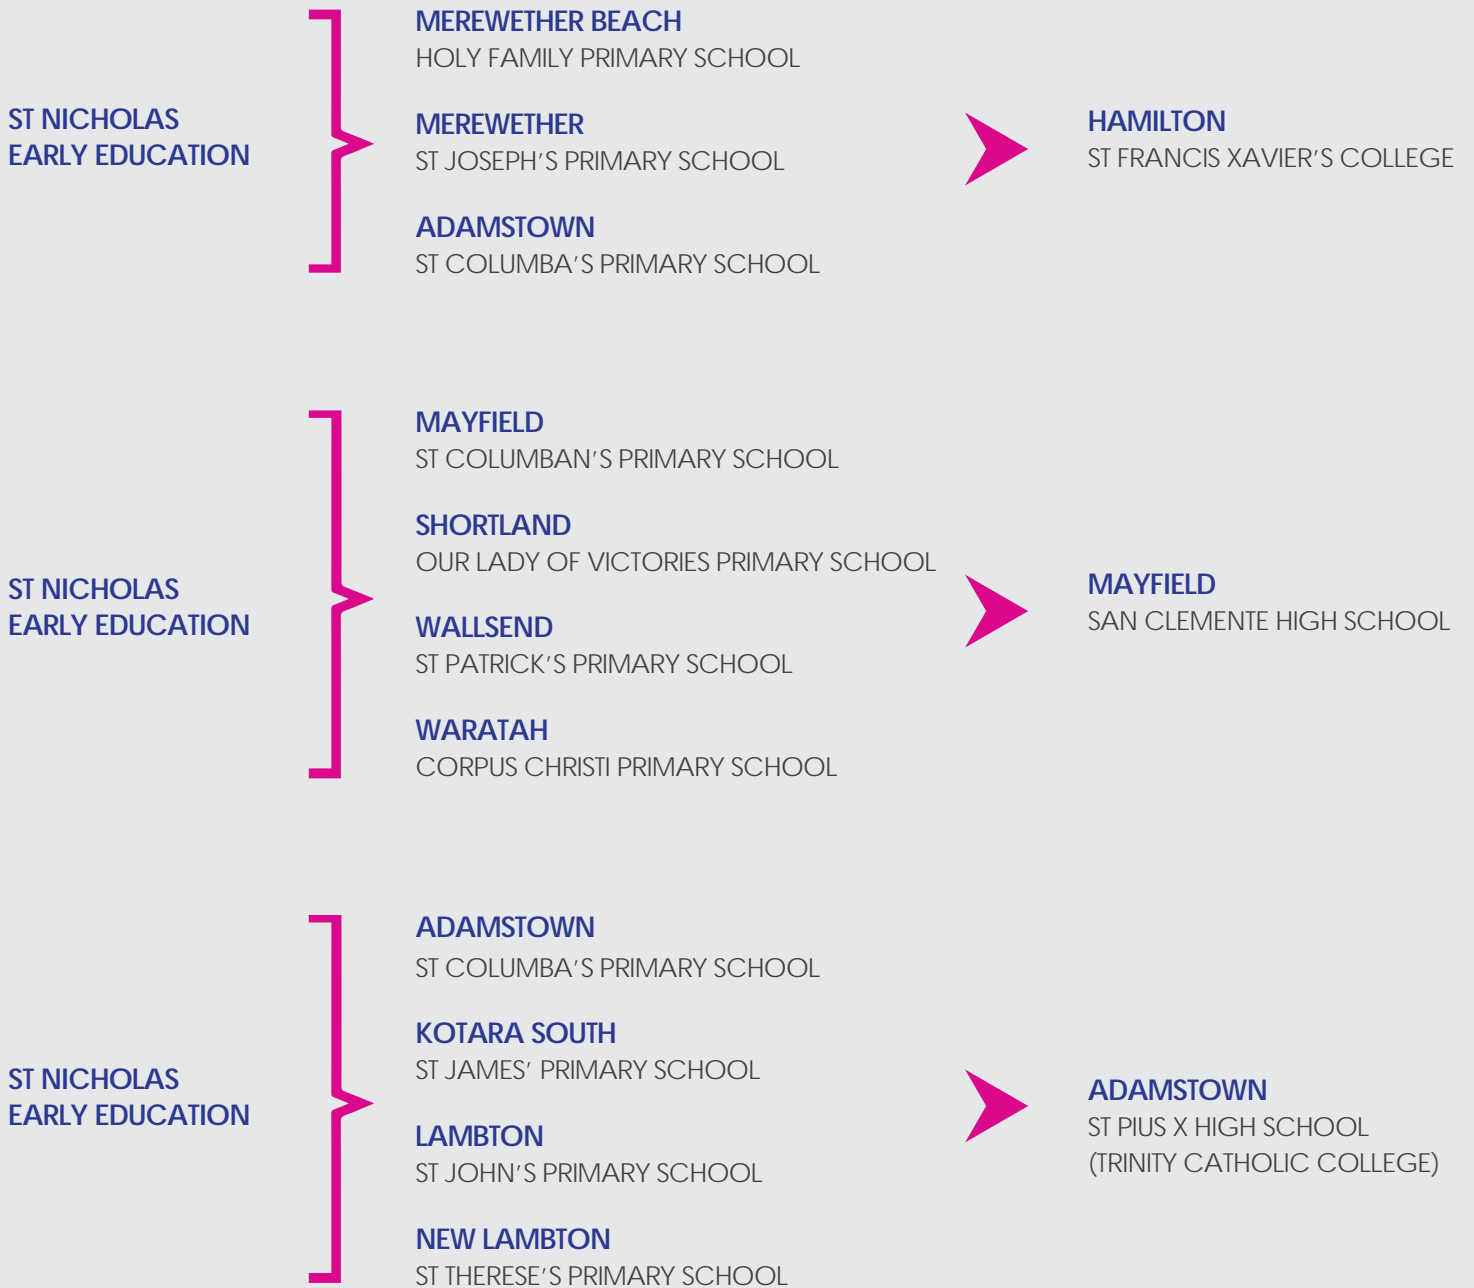

Newcastle - Inner City

Newcastle - Eastlakes

BELMONT

ST FRANCIS XAVIER'S PRIMARY SCHOOL

CHARLESTOWN

ST JOSEPH'S PRIMARY SCHOOL

GATESHEAD

ST PAUL'S PRIMARY SCHOOL

SWANSEA

ST PATRICK'S PRIMARY SCHOOL

WINDALE

ST PIUS X PRIMARY SCHOOL

GATESHEAD

ST MARY'S CATHOLIC COLLEGE

GATESHEAD

ST MARY'S CATHOLIC COLLEGE

BOORAGUL

Port Stephens/Raymond Terrace/Bulahdelah

Manning

Lower Hunter

ST NICHOLAS
EARLY EDUCATION

DENMAN
ST JOSEPH'S PRIMARY SCHOOL

MERRIWA
ST JOSEPH'S PRIMARY SCHOOL

MUSWELLBROOK
ST JAMES' PRIMARY SCHOOL